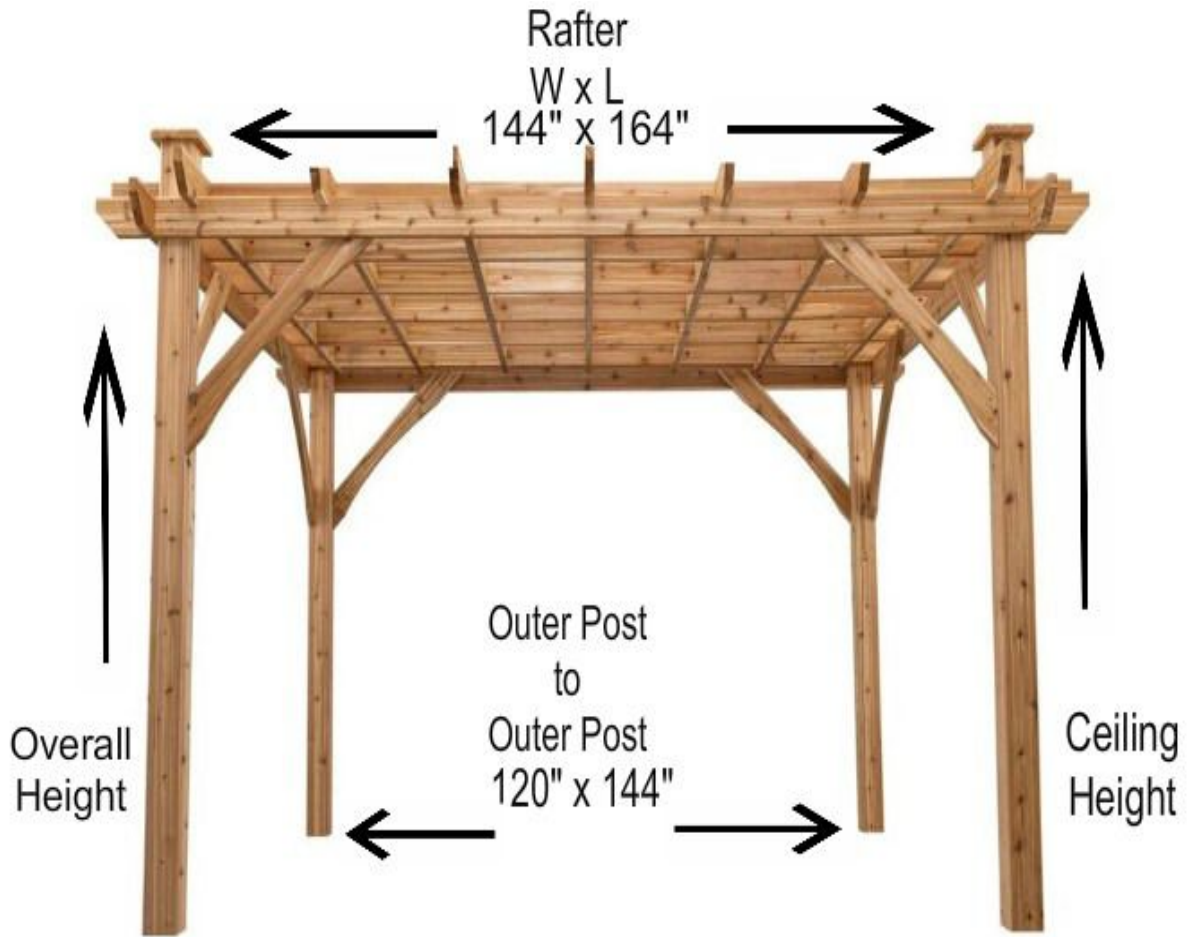

10 x 12 OKANAGAN

Included in kit:

4 Posts

4 Headers

7 Rafters

36 Blocks

14 Rafter Tails

4 Post Caps

8 Corner Brackets

Step by Step Instructions

Approx Shipping Weight: 800 Lbs