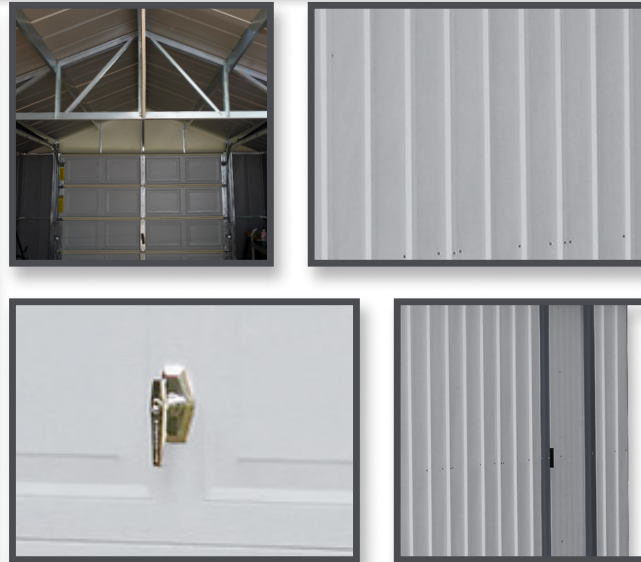

Murryhill Garage

14 ft. / 4,3 m - wide series

BGR1431FG shown

Combining Classic Looks with Quality and Strength

- **Crafted from Galvanized Steel** for increased corrosion resistance that carries a limited 12-year warranty.
- **High Gable Roof** with reinforced steel trusses.
- **Available in Extended Lengths** up to 98 feet.
- **Extra-wide Sliding Roll-Up Door** for easy entry and exit of large items, plus second side door for added convenience.
- **Sliding Side Entry Door** for easy walk-in access.
- **Appealing Two-tone Aesthetics** in Flute Gray & Anthracite.
- **D.I.Y. Assembly** with pre-cut and predrilled parts.

Wall Height (All)	Door Opening (All)	Model	Recommended Foundation	Ext. Dimensions WxDxH, in./cm	Storage Area square / cubic	Weight, lbs. / kg	Box 1	Box 2	Box 3	Box 4	Box 5	Box 6	Box 7	Box 8
94 in.	24.25 x 91.5 in.	BGR1421FG	164 x 255.5 in.	169 x 260.75 x 116 in.	291 f ² / 27 m ²	1181 lbs.	Qty.	Qty.	Qty.	Qty.	Qty.	Qty.	×	×
238.8 cm	61.6 x 232.4 cm		416.6 x 649 cm	429.3 x 662.3 x 294.6 cm	2527 f ³ / 71.6 m ³	535.7 kg	1	1	1	1	1	1		
Gable Height (All)	Roll-Up Door (All)	BGR1431FG	164 x 370.5 in.	169 x 375.75 x 116 in.	422 f ² / 39.2 m ²	1558 lbs.	Qty.	Qty.	Qty.	Qty.	Qty.	Qty.	Qty.	Qty.
			416.6 x 941.1 cm	429.3 x 954.4 x 294.6 cm	3663 f ³ / 103.7 m ³	706.7 kg	1	1	1	1	1	1	1	1
20.5 in.	106.5 x 91.75 in.													
52.1 cm	270.5 x 233 cm													