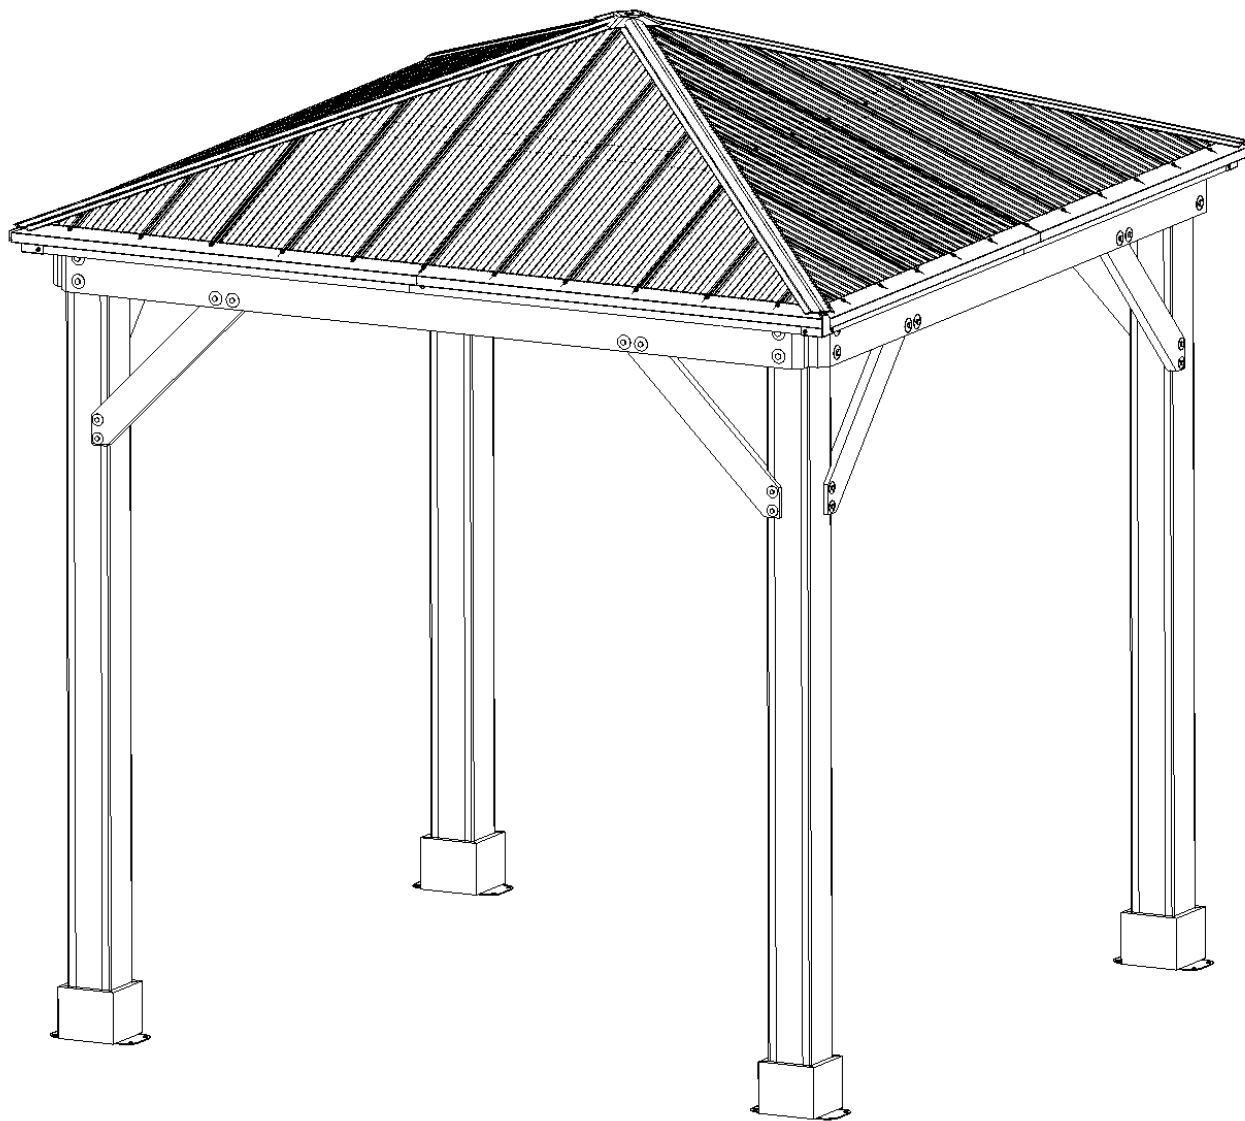

# YM11827 - 8 x 8 Meridian Gazebo

# YM11827 - 8 x 8 Meridian Gazebo

Ground to bottom  
of beam:  
**6'-8" (2.03m)**

Outside Post Dims:  
**7' 3.18"(2.21m) x 7' 3.18"(2.21m)**

Roof Dimensions  
**8' (2.43m) x 8' (2.43m)**

Peak Height  
**8' 10" (2.69m)**