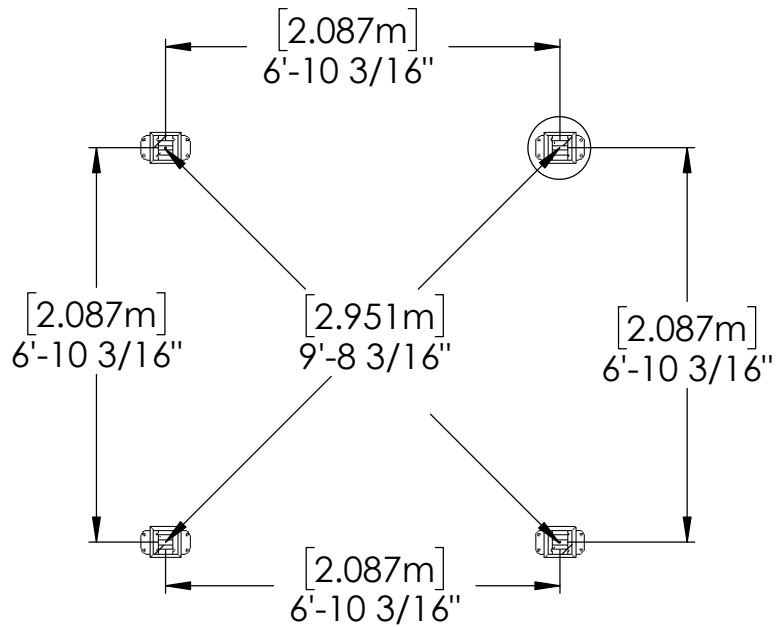

# YM11827 - 8 x 8 Meridian Gazebo

## CENTRE OF FOOTING/POST DIMENSIONS

# YM11827 - 8 x 8 Meridian Gazebo

Ground to bottom  
of beam:  
**6'-8" (2.03m)**

Outside Post Dims:  
**7' 3.18"(2.21m) x 7' 3.18"(2.21m)**

Roof Dimensions  
**8' (2.43m) x 8' (2.43m)**

Peak Height  
**8' 10" (2.69m)**