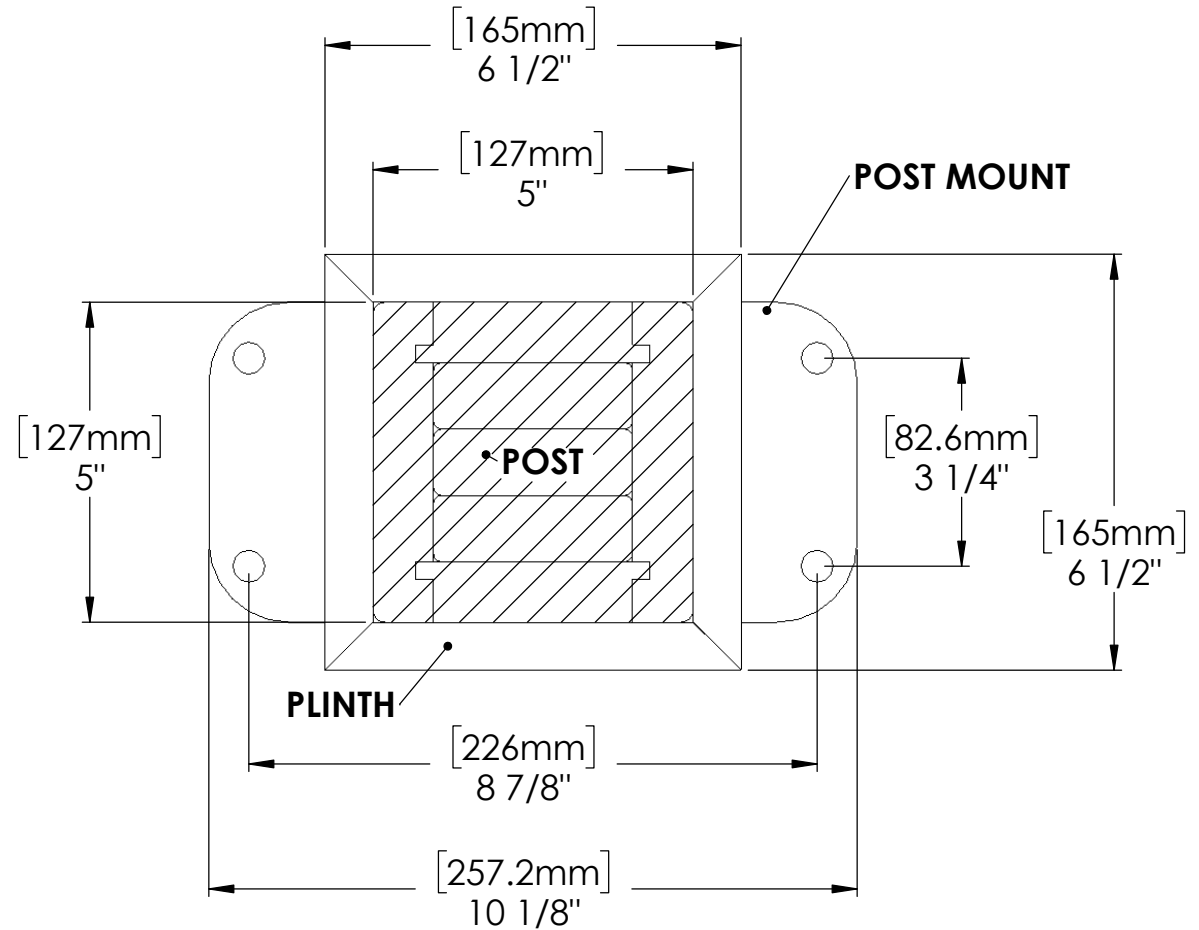

# YM11827 - 8 x 8 Meridian Gazebo

## CENTRE OF FOOTING/POST DIMENSIONS

# YM11827 - 8 x 8 Meridian Gazebo

Ground to bottom  
of beam:  
**6'-8" (2.03m)**

Outside Post Dims:  
**7' 3.18"(2.21m) x 7' 3.18"(2.21m)**

Roof Dimensions  
**8' (2.43m) x 8' (2.43m)**

Peak Height  
**8' 10" (2.69m)**