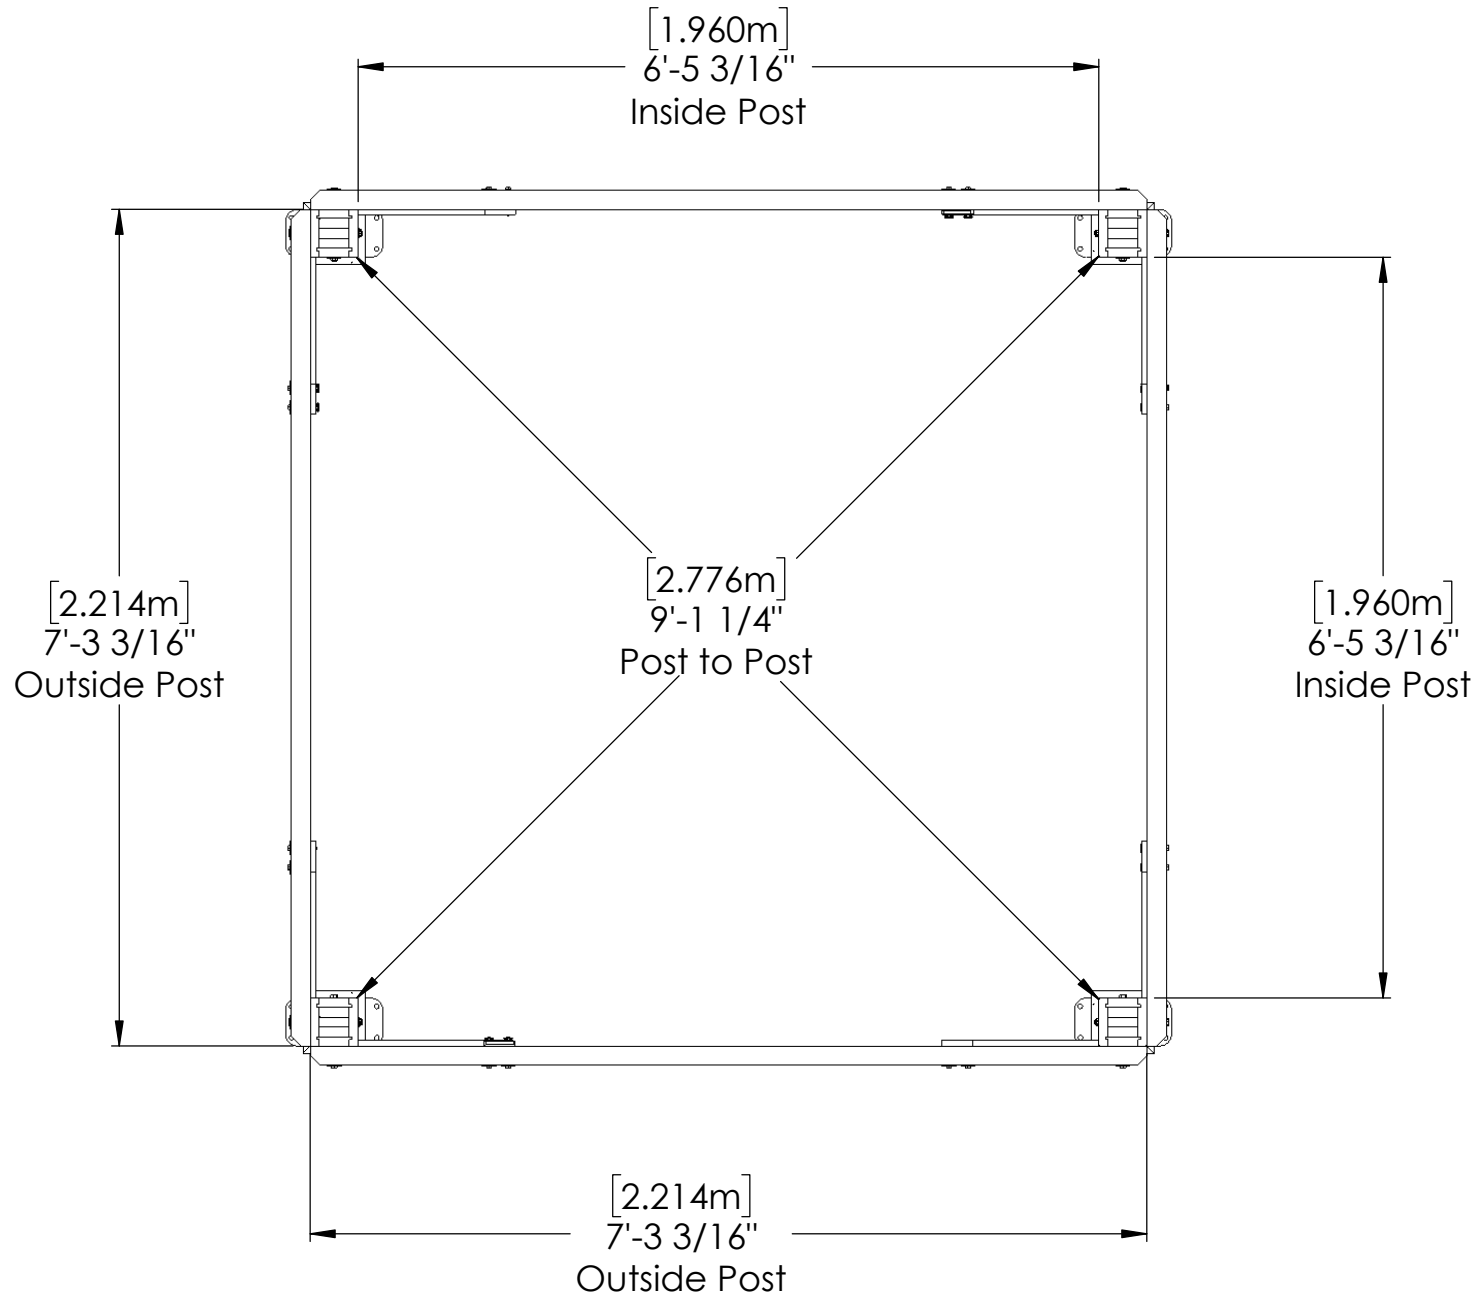

# YM11827 - 8 x 8 Meridian Gazebo

## CENTRE OF FOOTING/POST DIMENSIONS

# YM11827 - 8 x 8 Meridian Gazebo

Ground to bottom  
of beam:  
**6'-8" (2.03m)**

Outside Post Dims:  
**7' 3.18"(2.21m) x 7' 3.18"(2.21m)**

Roof Dimensions  
**8' (2.43m) x 8' (2.43m)**

Peak Height  
**8' 10" (2.69m)**