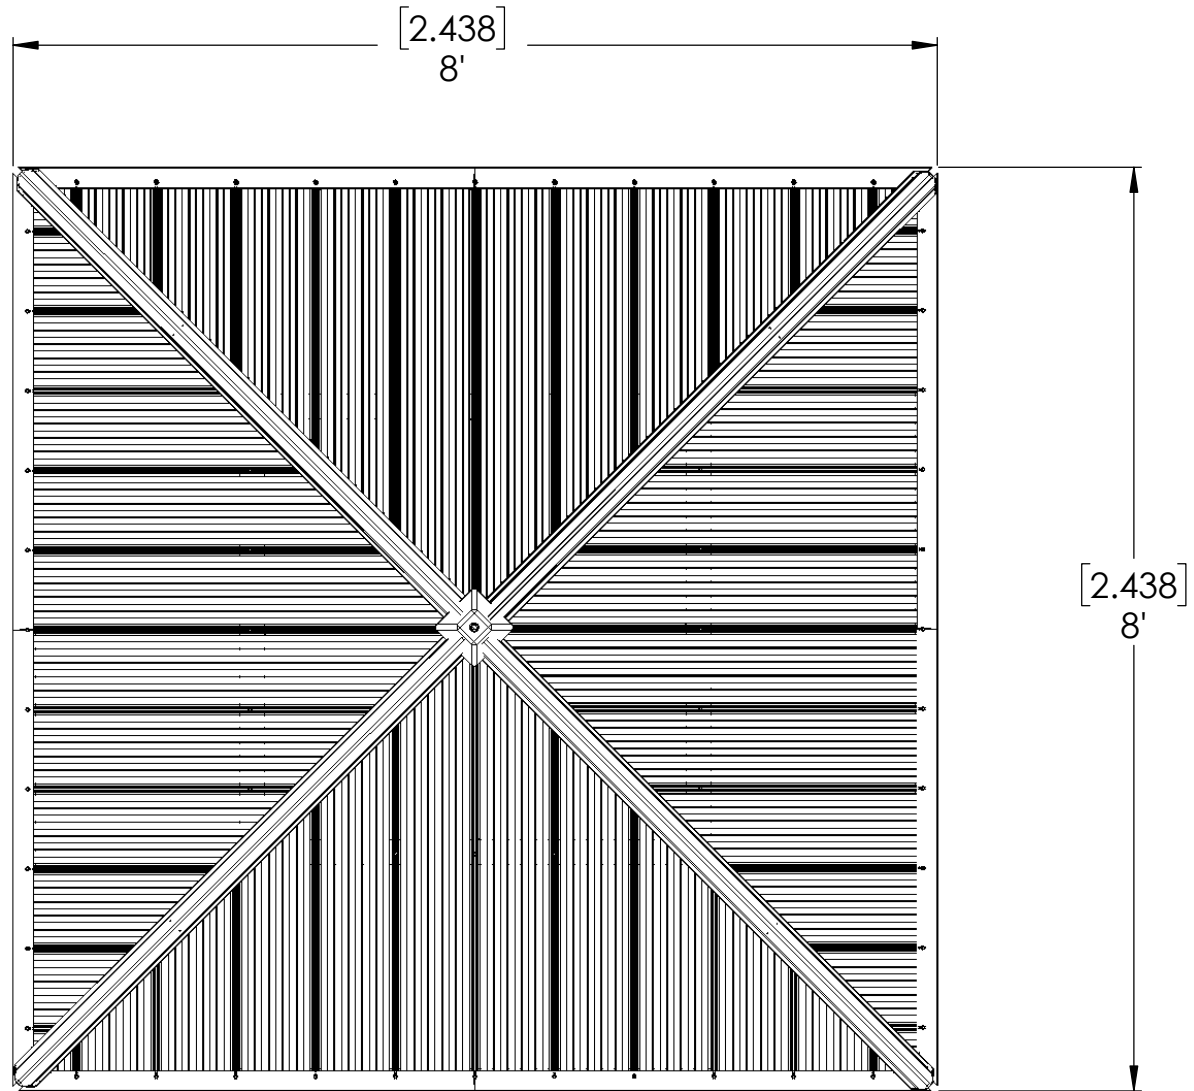

# YM11827 - 8 x 8 Meridian Gazebo

## CENTRE OF FOOTING/POST DIMENSIONS

# YM11827 - 8 x 8 Meridian Gazebo

Ground to bottom  
of beam:  
**6'-8" (2.03m)**

Outside Post Dims:  
**7' 3.18"(2.21m) x 7' 3.18"(2.21m)**

Roof Dimensions  
**8' (2.43m) x 8' (2.43m)**

Peak Height  
**8' 10" (2.69m)**