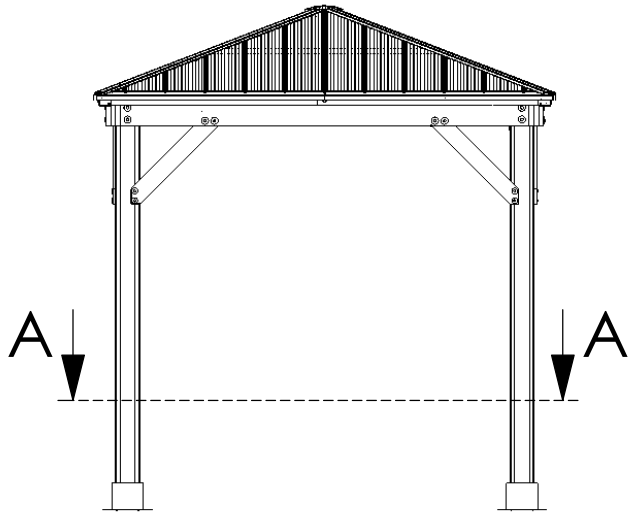

# YM11827 - 8 x 8 Meridian Gazebo

# YM11827 - 8 x 8 Meridian Gazebo

Ground to bottom  
of beam:  
**6'-8" (2.03m)**

Outside Post Dims:  
**7' 3.18"(2.21m) x 7' 3.18"(2.21m)**

Roof Dimensions  
**8' (2.43m) x 8' (2.43m)**

Peak Height  
**8' 10" (2.69m)**